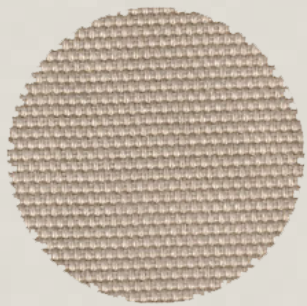

ITALIAN TEXTURED WOVEN

STONE