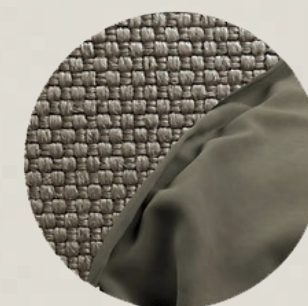

## ITALIAN TEXTURED WOVEN

STONE

IVORY

GRAY

## WOVE/ULTRASUEDE MIX

STONE/STONE

GRAY/GRAY

IVORY/IVORY